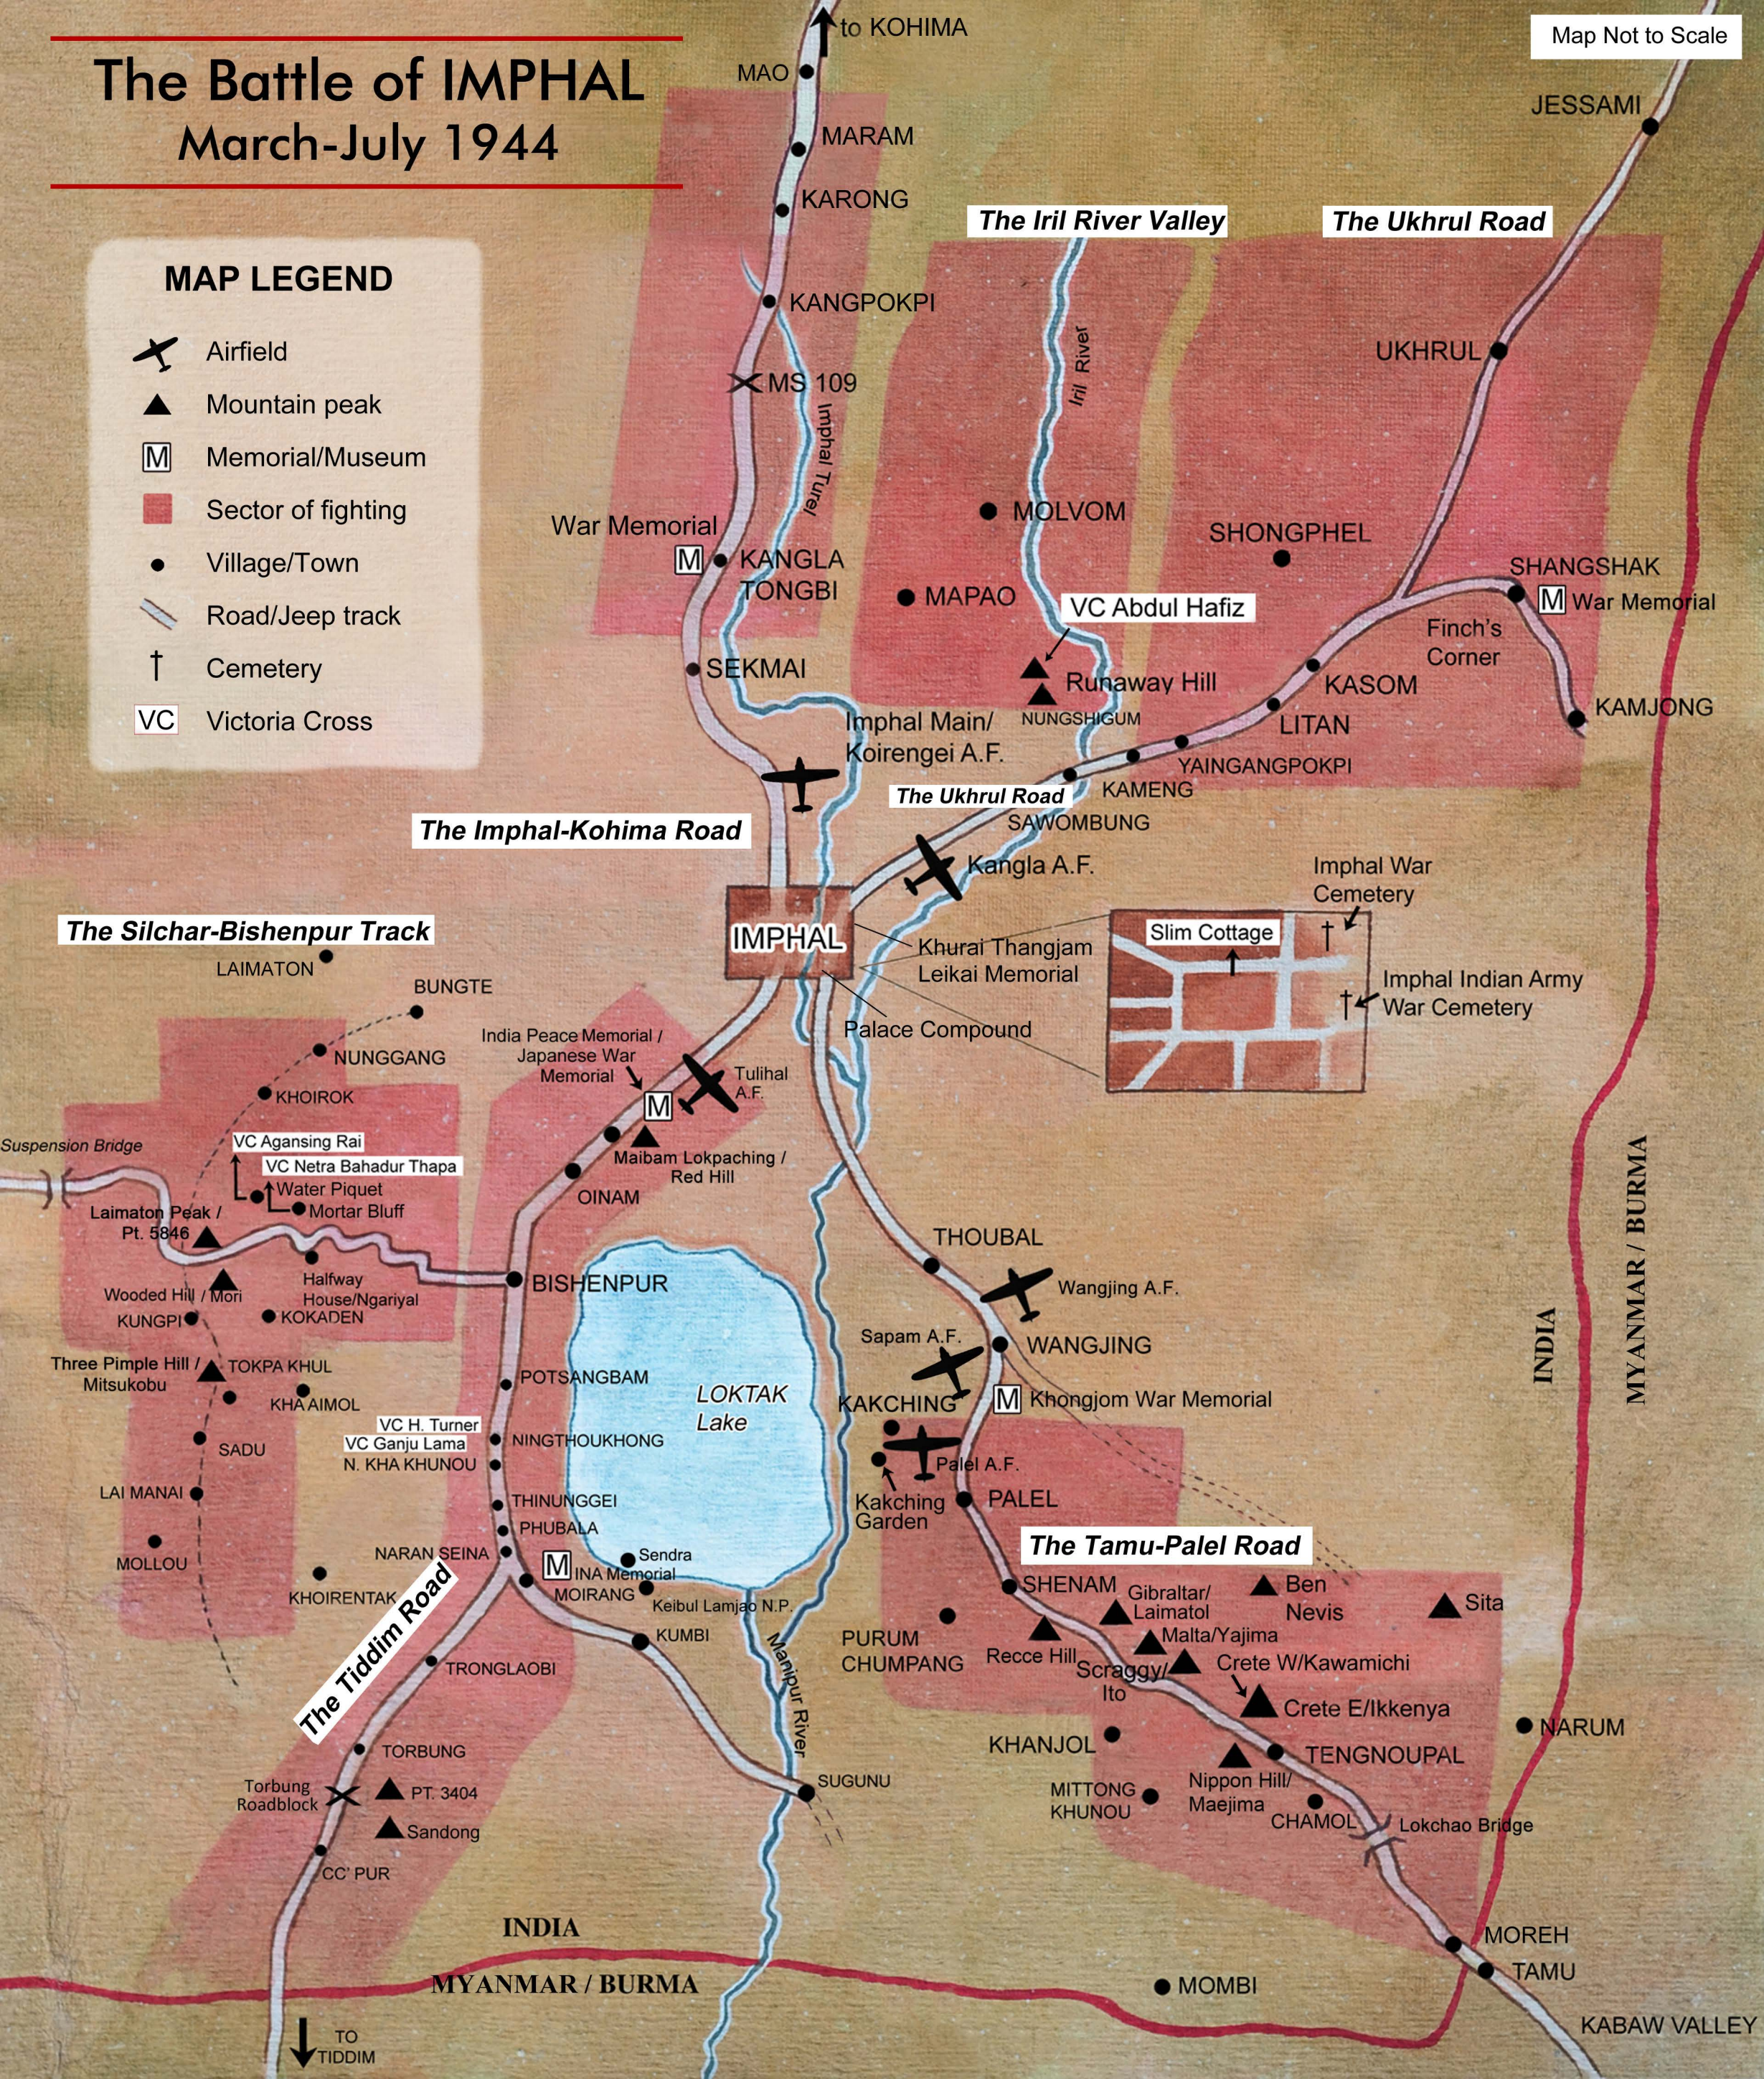

The Battle of IMPHAL

March-July 1944

Map Not to Scale

MAP LEGEND

-  Airfield
-  Mountain peak
-  Memorial/Museum
-  Sector of fighting
-  Village/Town
-  Road/Jeep track
-  Cemetery
-  Victoria Cross

The Silchar-Bishenpur Track